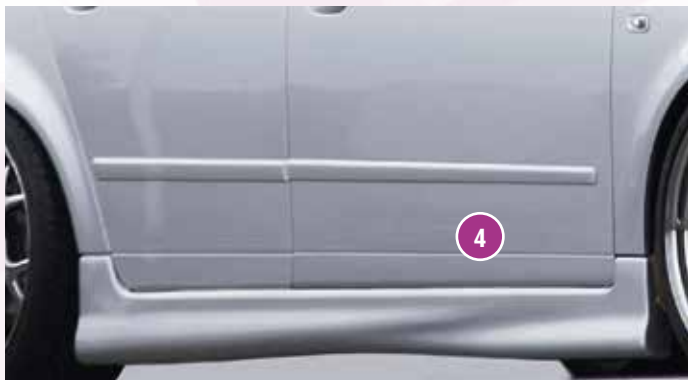

**COMPLETED  
RIEGER ALSO  
FOR STATION WAGON**

**15 %  
BODYKIT  
DISCOUNT**  
(see flap)

**Barracuda Tzunamee**

VA 8x19 ET 32 with 235/35-19  
HA 8x19 ET 32 with 235/35-19

**WRD Mesh II**

VA 9,0Jx19 ET 24 with 235/35-19  
HA 10,0Jx19 ET 34 with 265/30-19