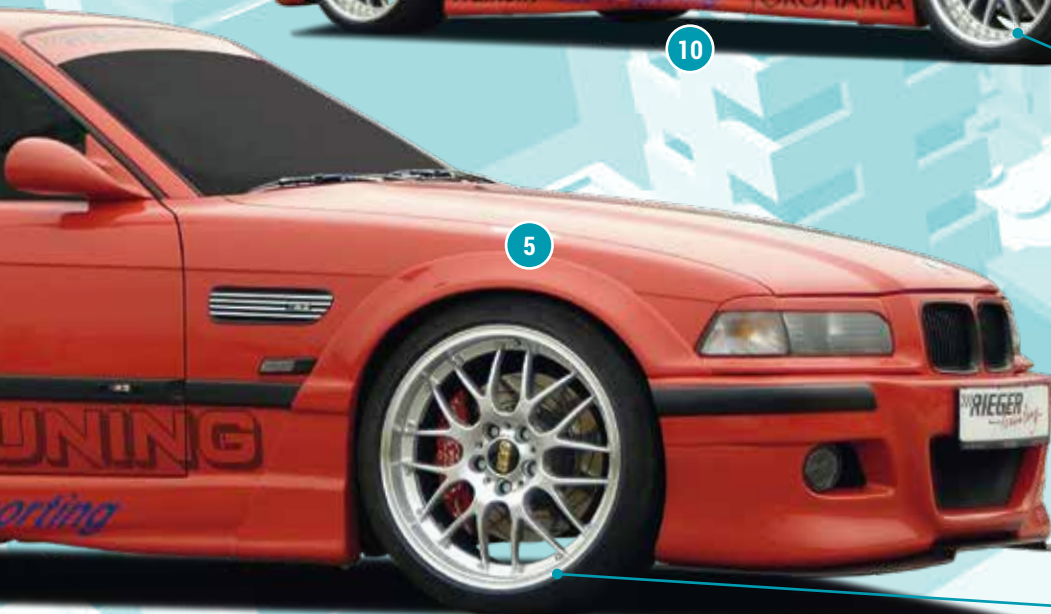

ABS/CARBON-LOOK

# NEVER ENDING

### O.Z. Superleggera III

VA 9,5Jx18 ET 21 with 245/35-18  
HA 11,0Jx18 ET 23 with 285/30-18

**15 %**  
BODYKIT  
DISCOUNT  
(see flap)